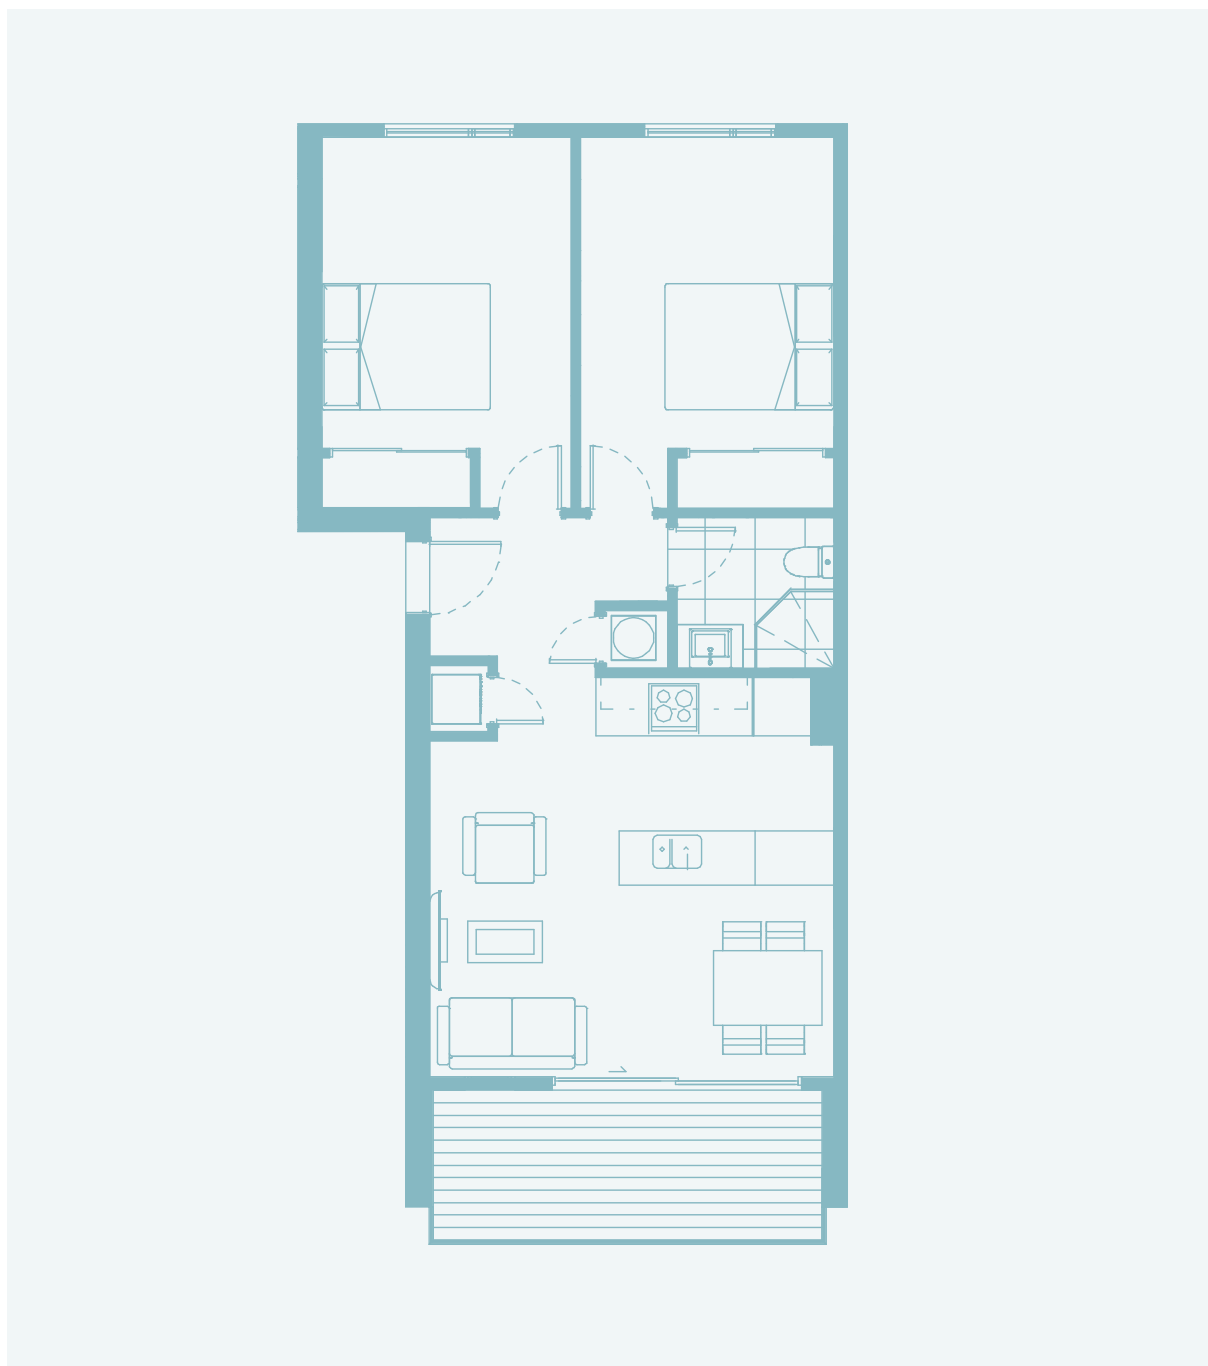

# Jasmine Apartments Typical M

Apartment: 107, 207

Interior: 61m<sup>2</sup>  
Exterior: 9m<sup>2</sup>

Typical layouts only. Landscaping, lot dimensions and colours are indicative only. Designs for specific homes are available on request.