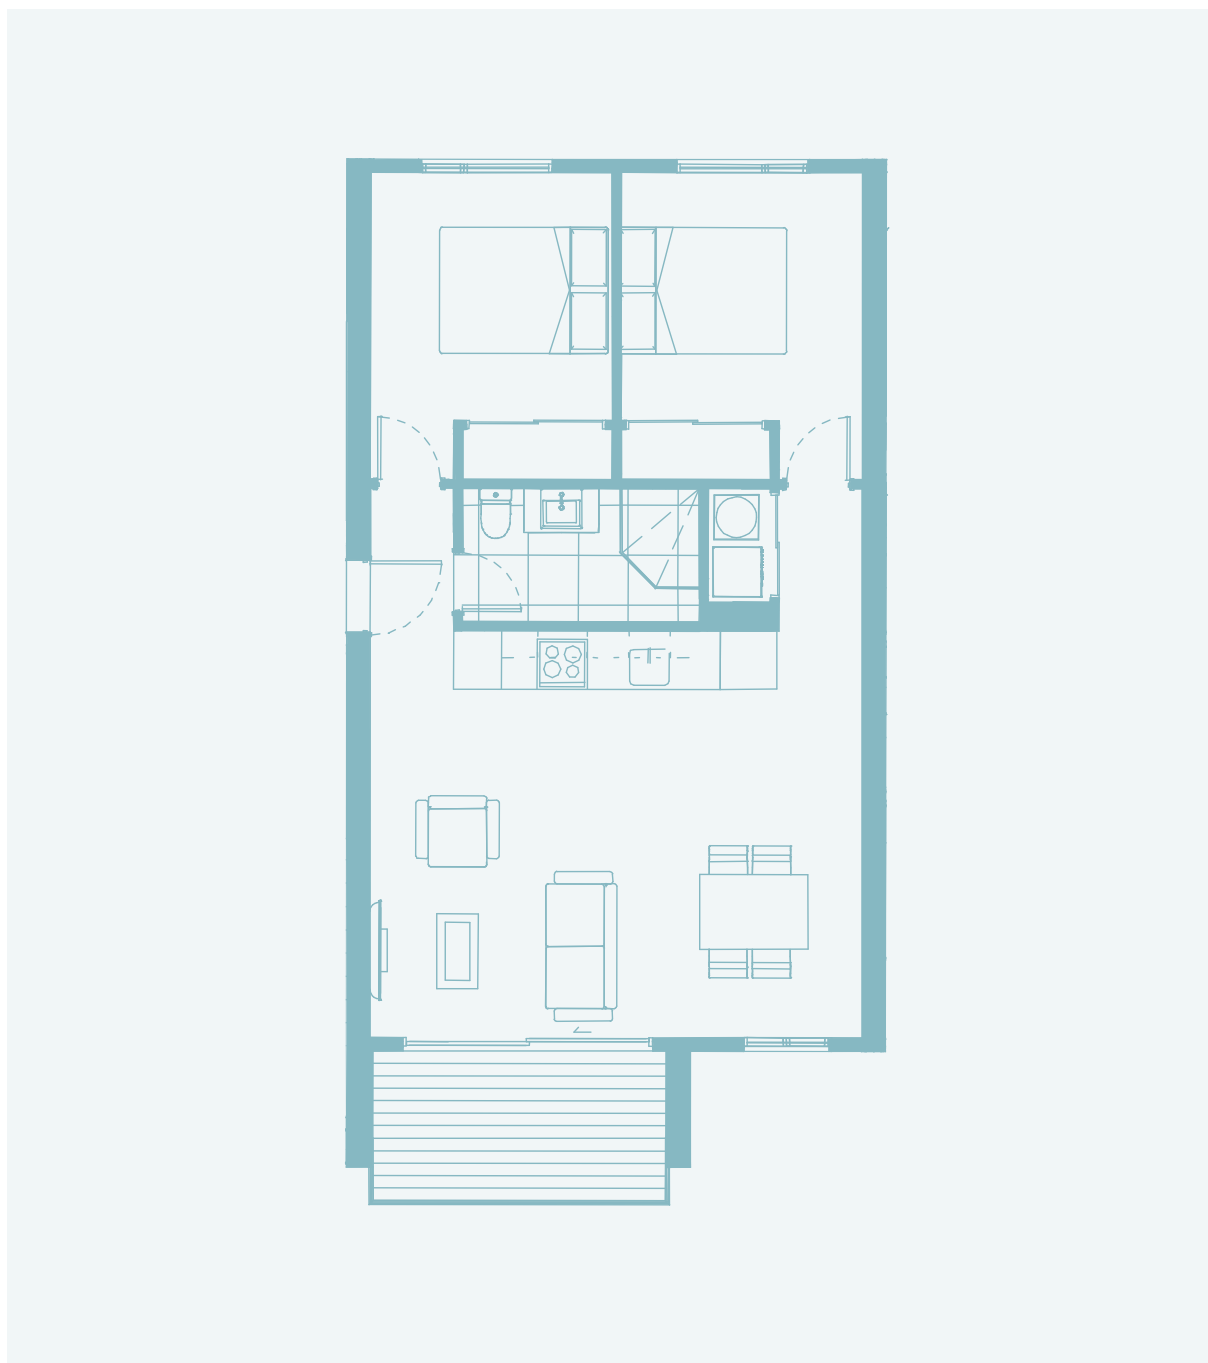

Typical H

Apartment: 102, 202

Interior: 66m²
Exterior: 7m²

Typical layouts only. Landscaping, lot dimensions and colours are indicative only. Designs for specific homes are available on request.