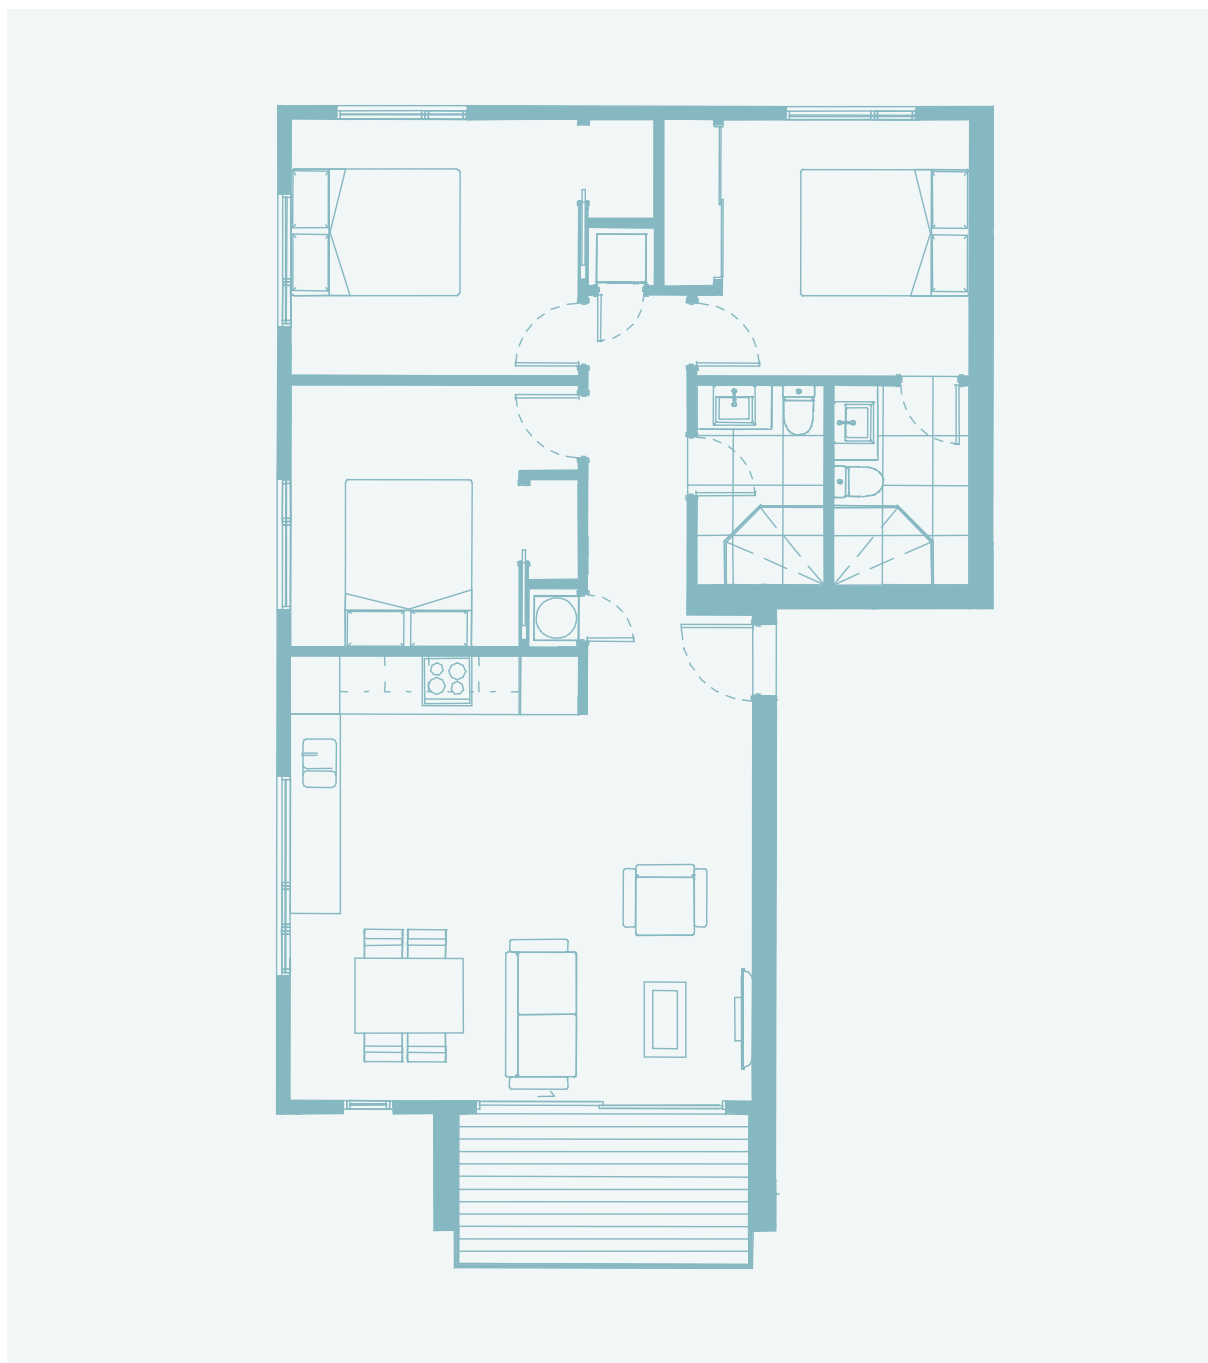

Jasmine Apartments Typical G

Apartment: 101, 201

Interior: 86m²
Exterior: 7m²

Typical layouts only. Landscaping, lot dimensions and colours are indicative only. Designs for specific homes are available on request.