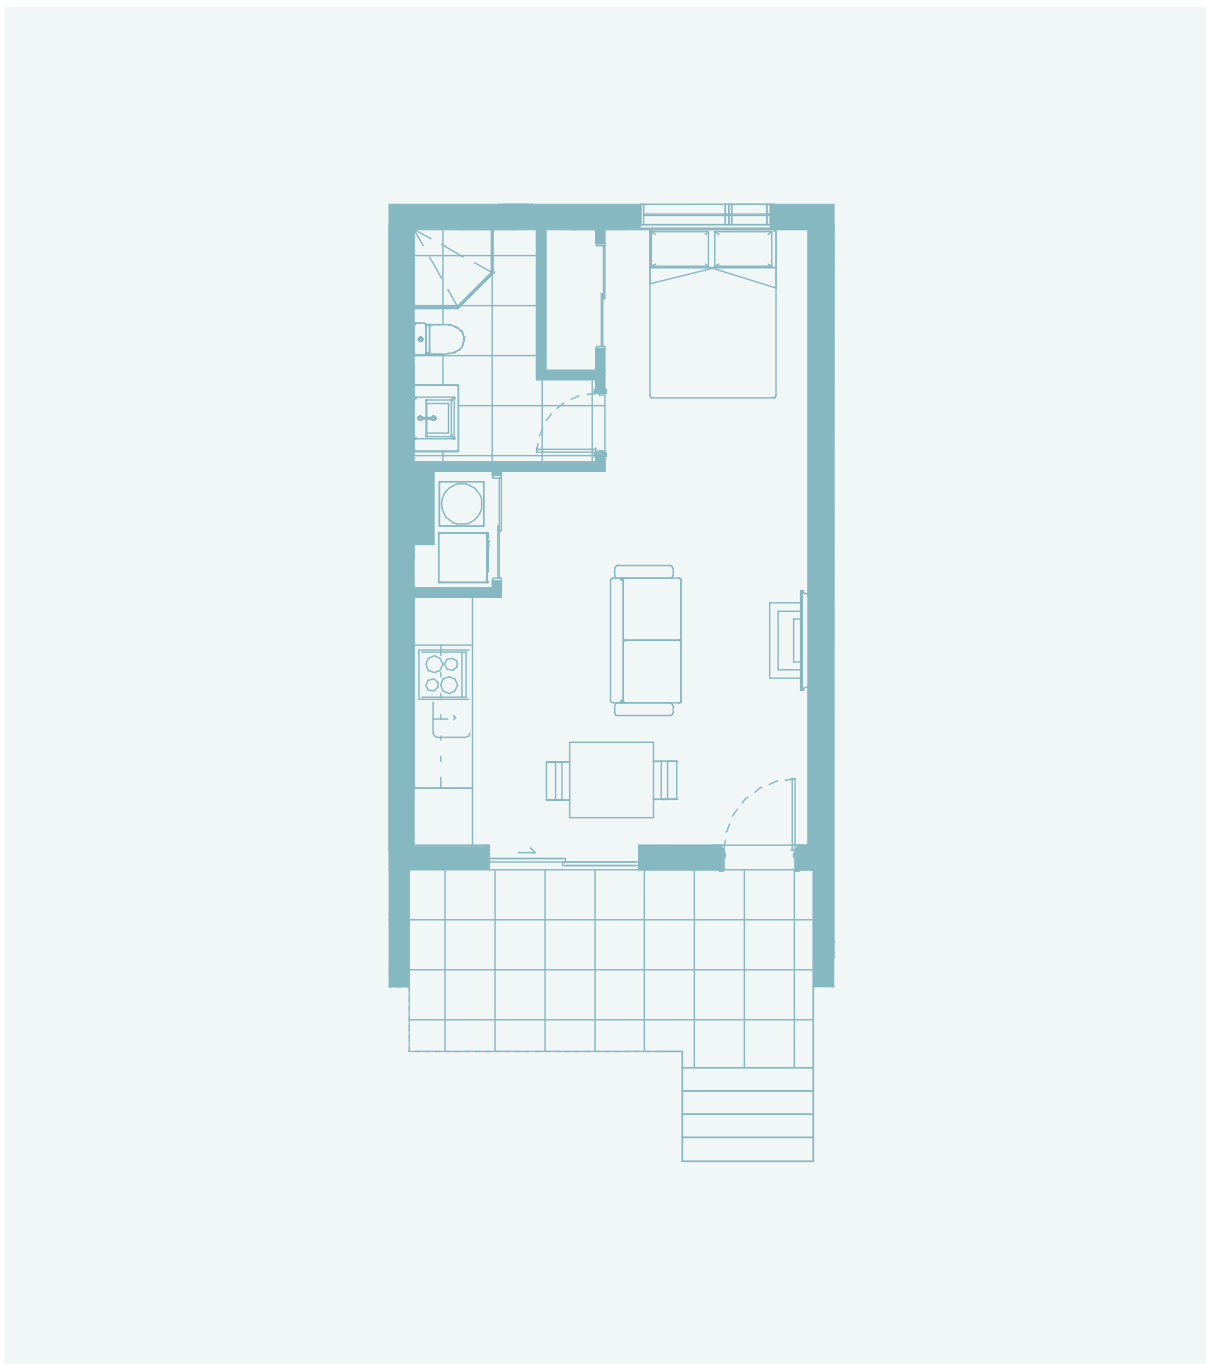

# Typical F

Interior: 41m<sup>2</sup>  
Exterior: 13m<sup>2</sup>

Studio 1

Typical layouts only. Landscaping, lot dimensions and colours are indicative only. Designs for specific homes are available on request.