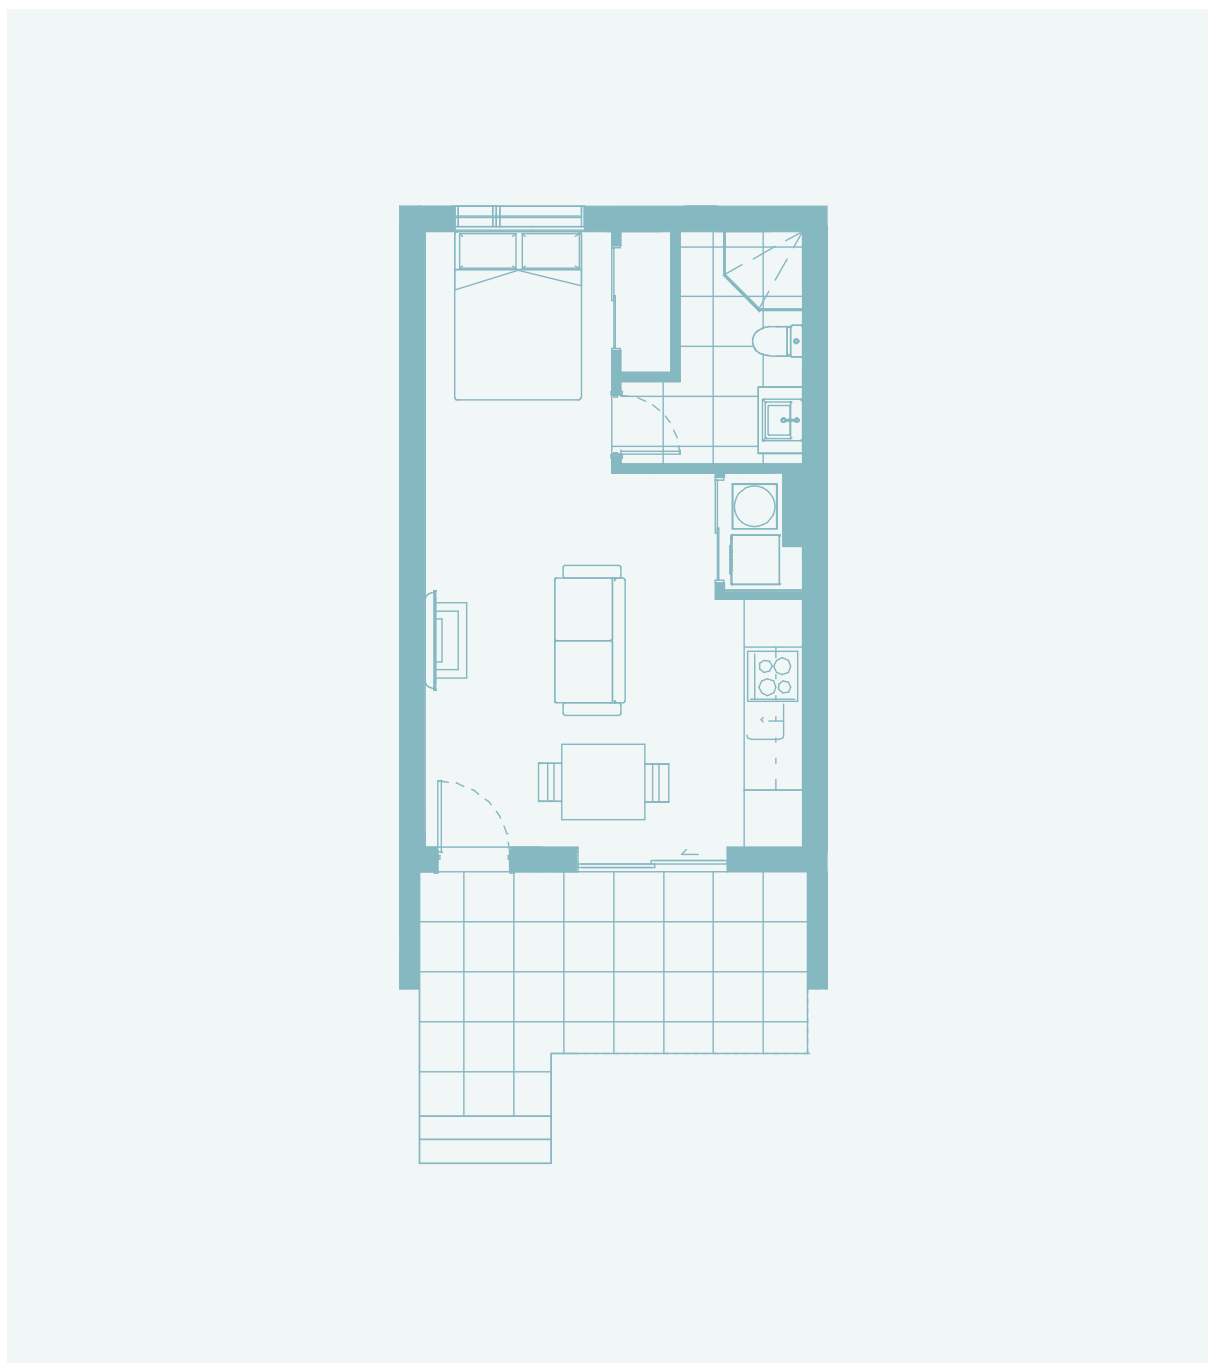

# Typical E

Apartment: **G05, G07**

Interior: 41m<sup>2</sup>  
Exterior: 13m<sup>2</sup>

Studio 1

Typical layouts only. Landscaping, lot dimensions and colours are indicative only. Designs for specific homes are available on request.