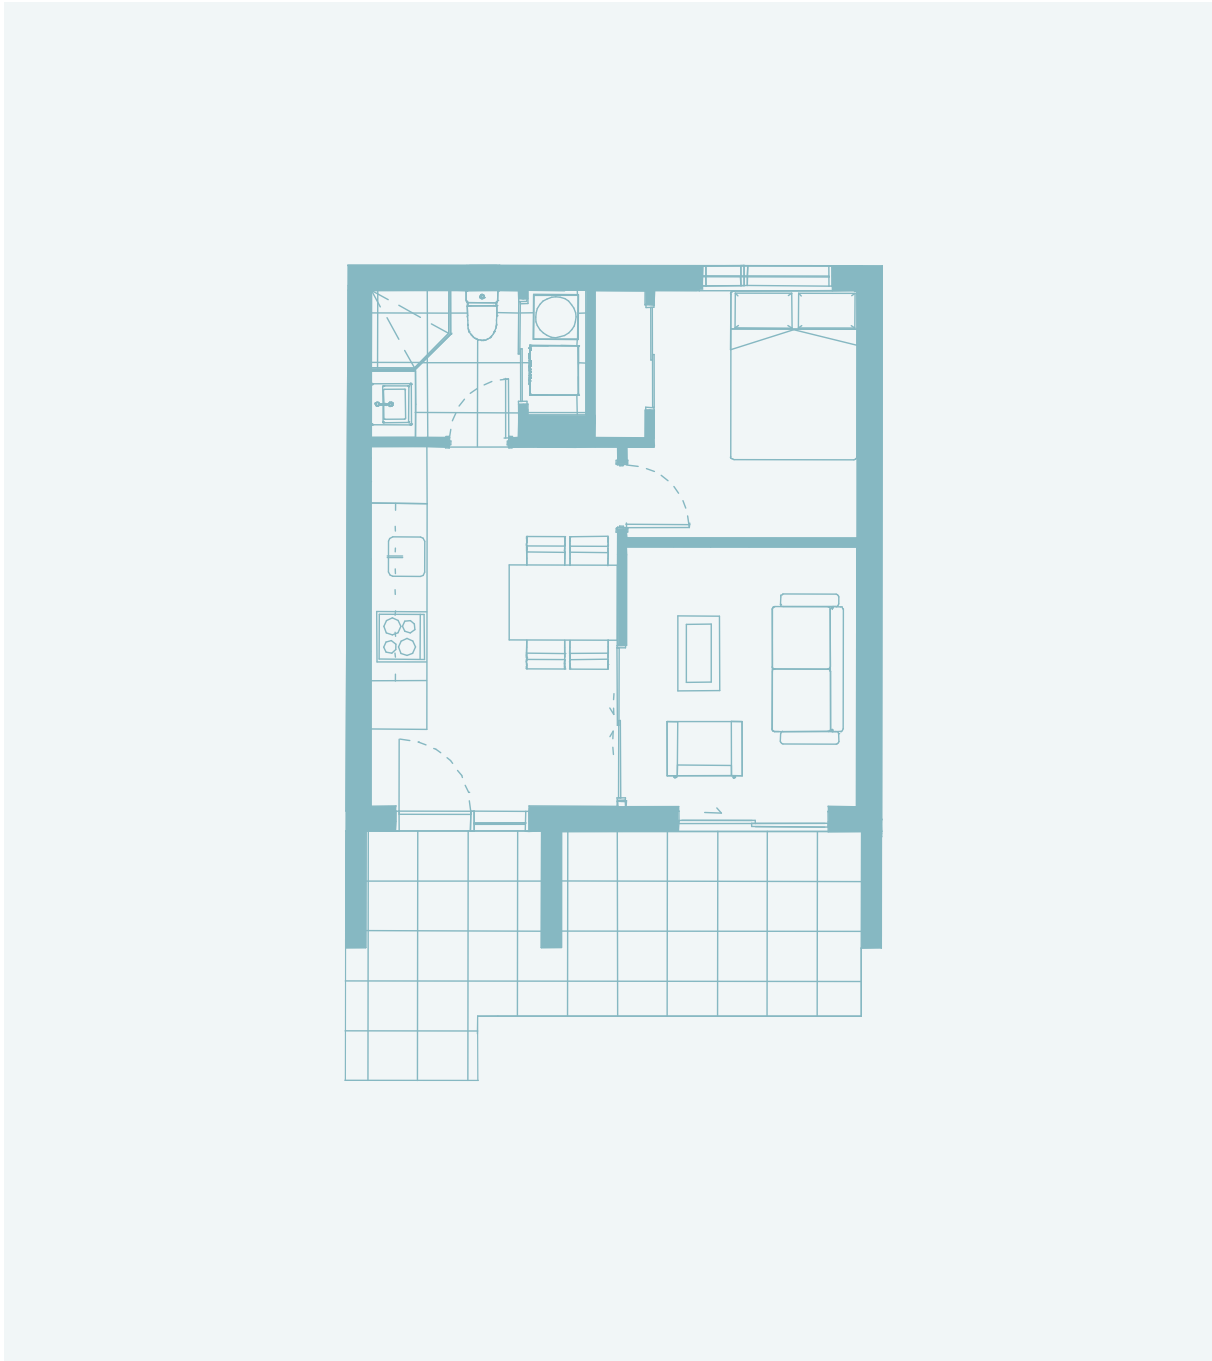

Jasmine Apartments

Typical C

Apartment: **G03**

1

1

Interior: 42m²
Exterior: 15m²

Typical layouts only. Landscaping, lot dimensions and colours are indicative only. Designs for specific homes are available on request.