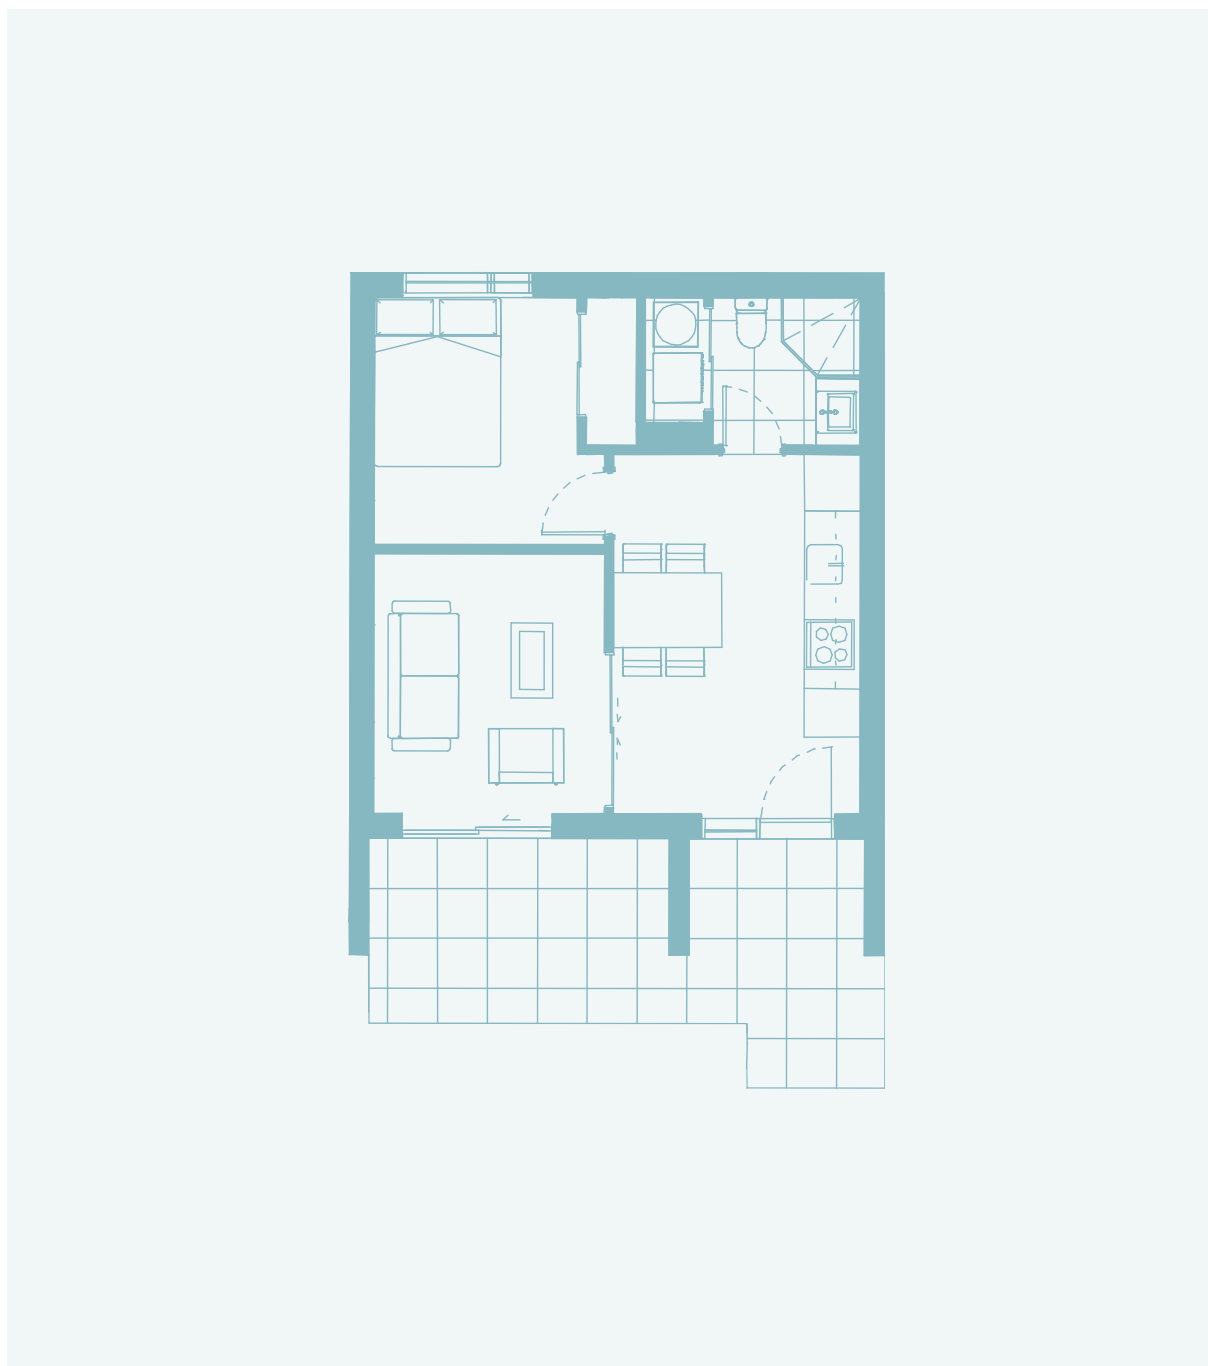

Typical B

Apartment: **G02**

1

1

Interior: 42m²
Exterior: 15m²

Typical layouts only. Landscaping, lot dimensions and colours are indicative only. Designs for specific homes are available on request.