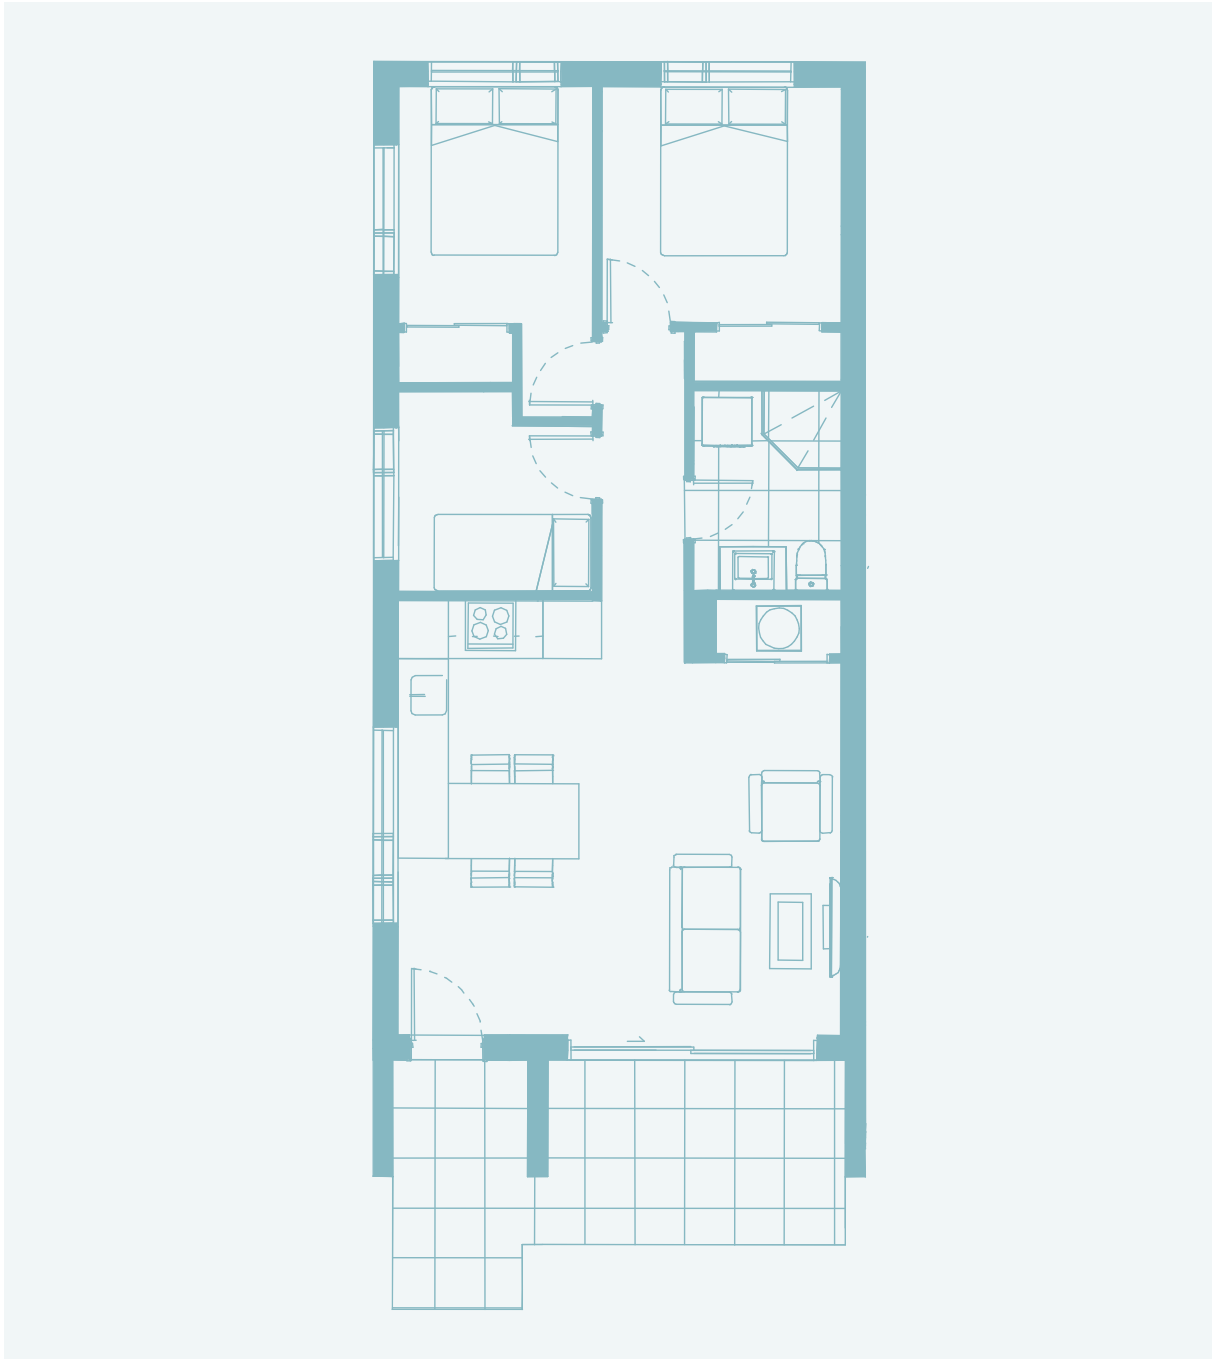

Jasmine Apartments

Typical A

Apartment: **G01**

Interior: 71m²
Exterior: 15m²

Typical layouts only. Landscaping, lot dimensions and colours are indicative only. Designs for specific homes are available on request.